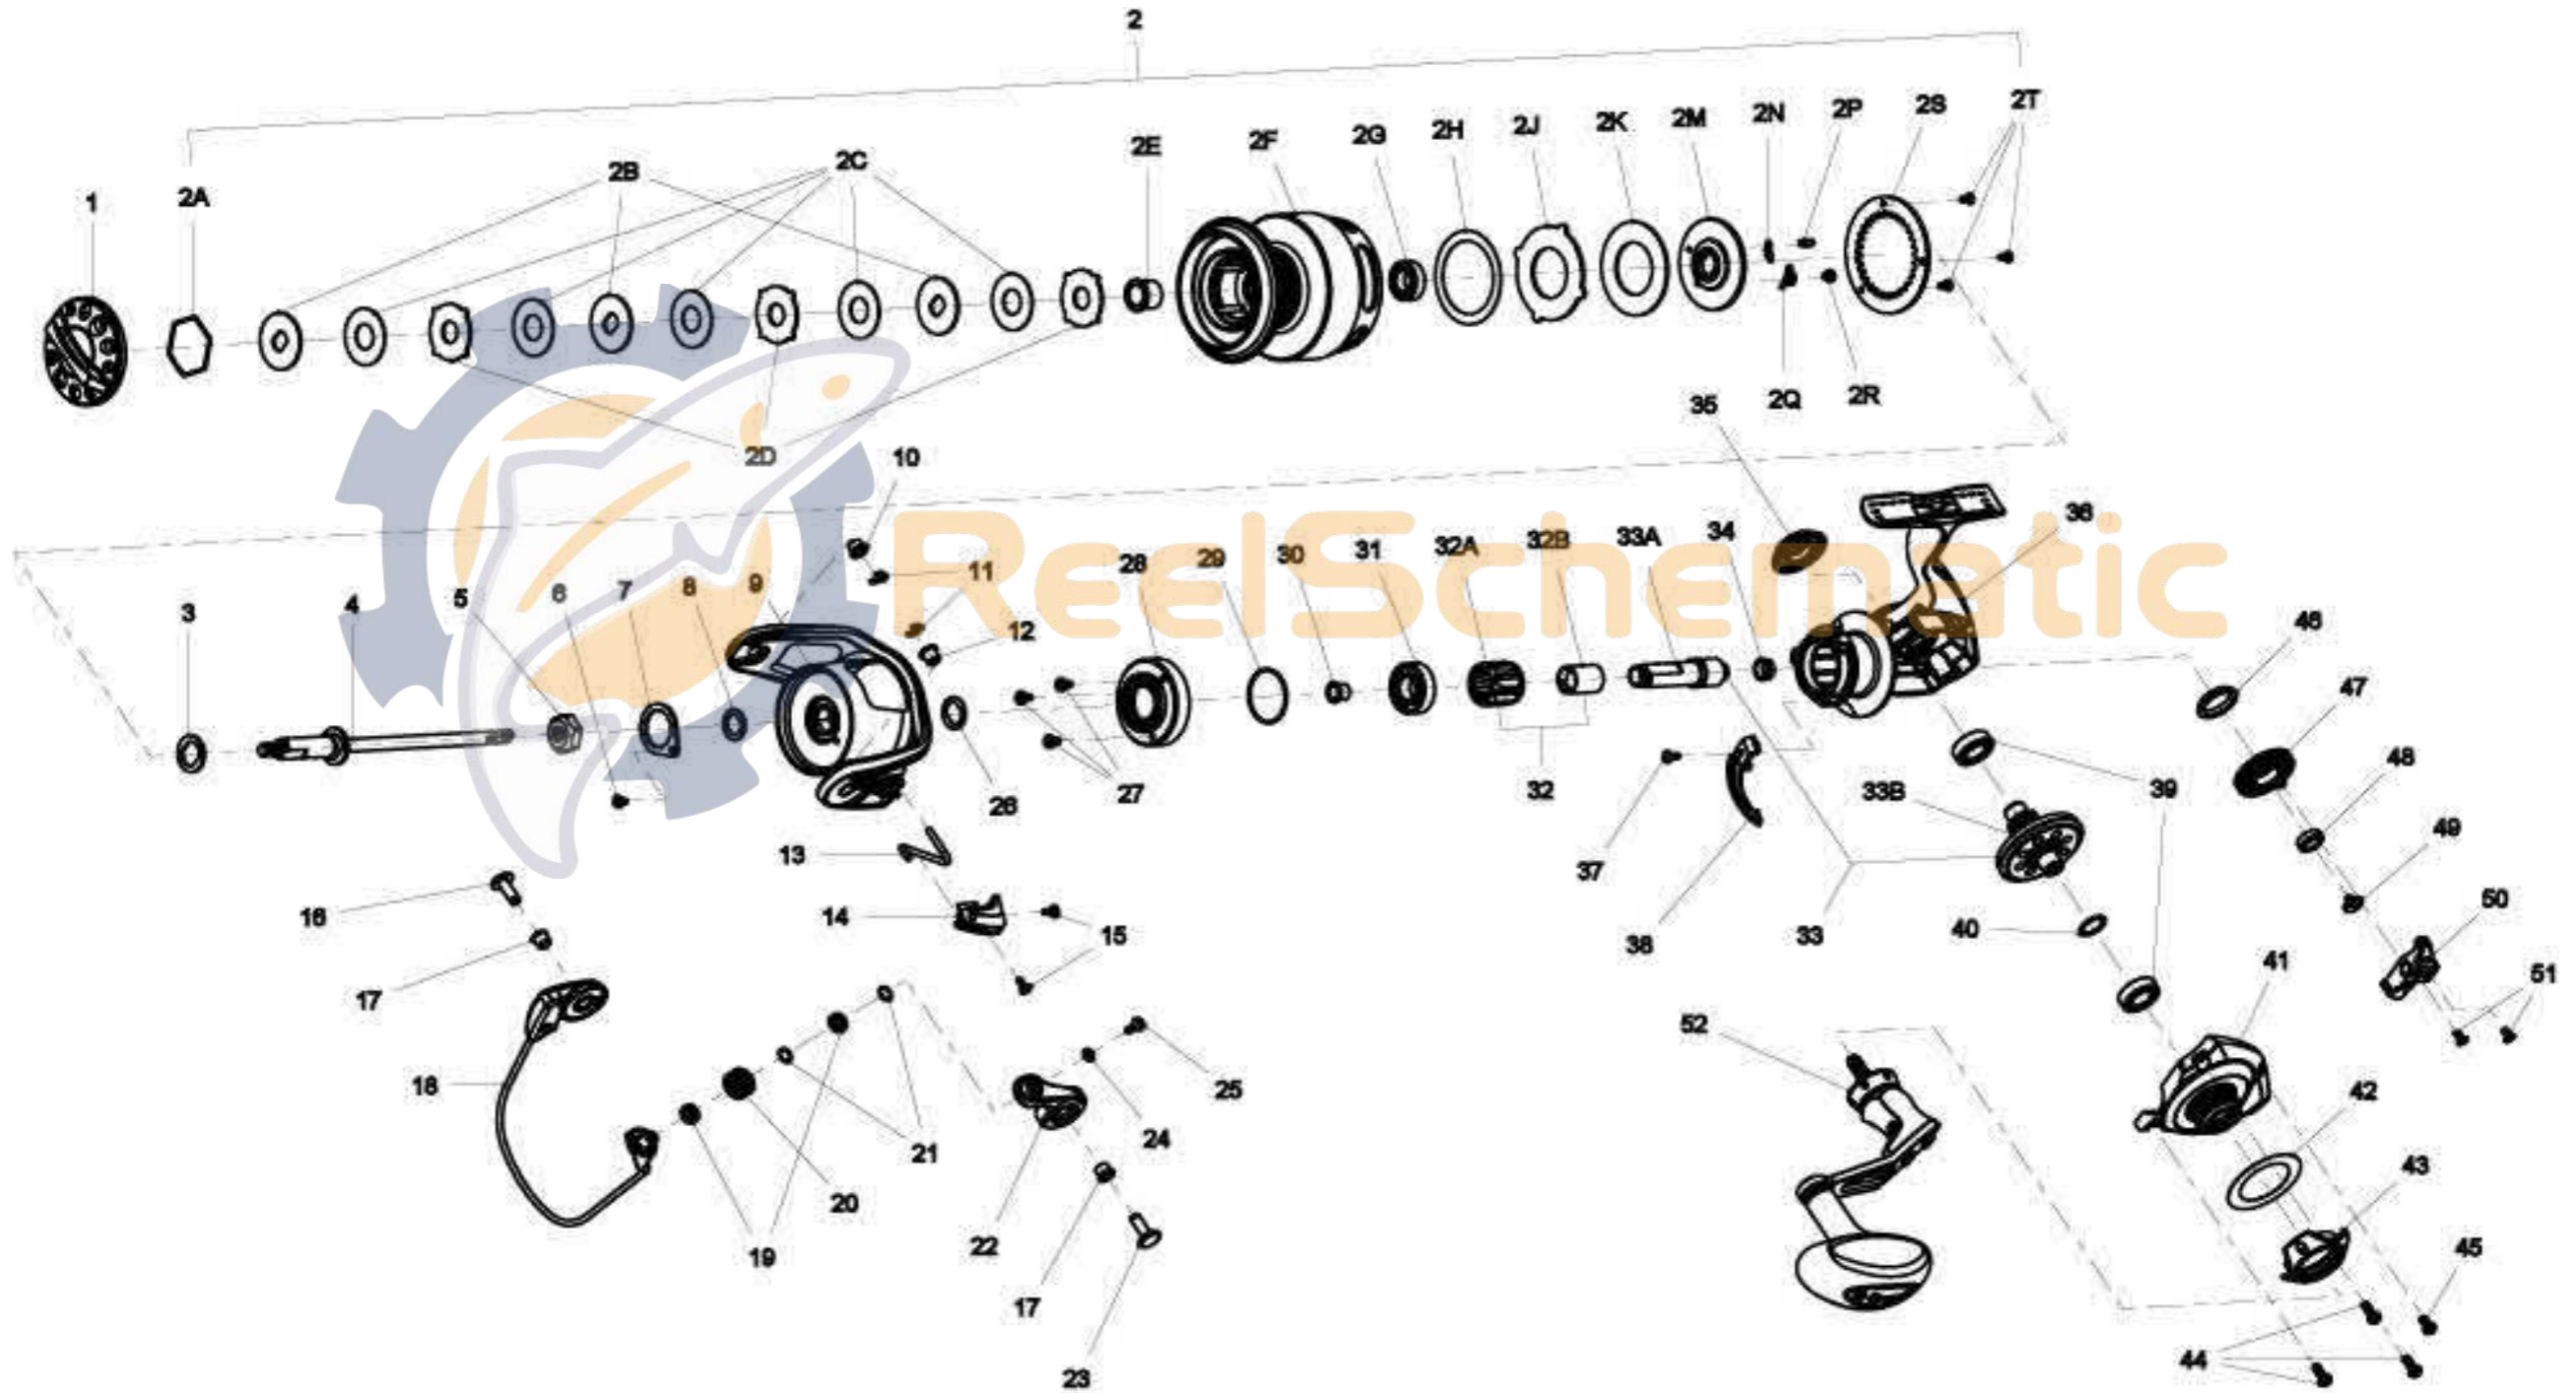

QUANTUM[®]

CSP60PTSE

CSP60PTSE

Quantum CSP60PTSE Spinning Reel Part List

Key #	Description	Part No.	Qty.	Key #	Description	Part No.	Qty.
1	Drag Knob Assembly	RAB332-01	1	21	Line Roller Washer	RAB102-01	2
2	Spool Kit Include	RAB421-01	1	22	Arm Lever Assembly	RAB307-01	1
	2A - Retaining Ring	RAB038-01	1	23	Pin	RAB042-01	1
	2B - Drag Washer "D"	RAB080-01	3	24	Washer	VBP167-01	1
	2C - Drag Washer "B"	RAB033-01	5	25	Screw	BAA108-02	1
	2D - Drag Washer "A"	RAB081-01	3	26	Washer	SAB110-01	1
	2E - Spool Bushing	RAB022-01	1	27	Screw	JX107-03	3
	2F - Spool	RAB021-01	1	28	Ball Bearing Holder Assembly	RAB3190-01	1
	2G - Spool Ball Bearing	CP058-03	1	29	O-Ring	VBP164-01	1
	2H - Washer	RAB065-01	1	30	Pinion Bushing "Top"	RAB214-01	1
	2J - Magnum Drag Washer "A"	SAB081-01	1	31	Pinion Ball Bearing	DP058-02	1
	2K - Magnum Drag Washer "B"	SAB033-01	1	32	One Way Clutch Kit Includes	RAB463-01	1
	2M - Magnum Drag Plate	RAB039-01	1		32A - One Way Clutch	VBP063-01	1
	2N - Spool Click Spring	RAB069-01	1		32B - Clutch Sleeve	RAB139-01	1
	2P - Spool Click Spring Holder	SAB114-01	1	33	Gear Kit Includes	RAB412-03	1
	2Q - Click Claw	RAB103-01	1		33A - Pinion	RAB011-03	1
	2R - Click Claw Pin	VBP114-01	1		33B - Drive Gear	RAB012-02	1
	2S - Magnum Drag Retainer	RAB225-01	1	34	Pinion Bushing "Bottom"	RAB027-01	1
	2T - Screw	HX107-04	3	35	Handle Screw Cap	RAB054-02	1
3	Spool Adjust Washer	SAB065-01	1	36	Body	RAB001-01	1
4	Main Shaft Assembly	RAB315-01	1	37	Trip Bumper Screw	QW053-07	1
5	Rotor Nut	RAB006-01	2	38	Trip Bumper	RAB119-01	1
6	Screw	JX125-01	1	39	Body Ball Bearing	CP058-01	2
7	Rotor Nut Retainer	RAB118-01	1	40	Drive Gear Adjust Washer	VBP045-01	1
8	Washer	RAB110-01	1	41	Side Cover	RAB023-01	1
9	Rotor Assembly	RAB309-01	1	42	Side Cover Cosmetic Washer	RAB075-01	1
10	Rotor Bushing	RAB106-02	1	43	Side Cover Cosmetic Ring	RAB142-02	1
11	E-Clip	KQ034-01	1	44	Side Cover Screw	VBP057-03	3
12	Rotor Bushing	RAB106-01	1	45	Side Cover Screw	VBP057-04	1
13	Kick Lever	RAB019-01	1	46	O/S Gear Bushing	XP158-01	1
14	Rotor Cover	RAB087-01	1	47	O/S Gear	RAB053-01	1
15	Rotor Cover Screw	QW053-04	2	48	O/S Gear Ball Bearing	CH027-01	1
16	Pin	RAB042-02	1	49	O/S Gear Screw	VBP111-01	1
17	Bushing	SAB106-01	2	50	O/S Slider Assembly	RAB325-01	1
18	Bail Assembly	RAB347-01	1	51	Main Shaft Screw	RQ100-01	2
19	Ball Bearing	CT157-02	2	52	Handle Assembly	SAB318-01	1
20	Line Roller	RAB004-01	1				